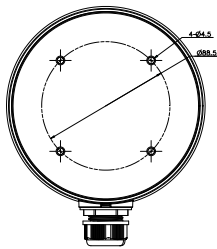

### Junction Box for Dome Camera

#### Dimension:

#### Parameter:

Model	DS-1280ZJ-S
Parameters	Junction Box for Dome Camera
Appearance	Hikvision White
Material	Aluminum Alloy
Dimension	Φ137x51.5mm
Weight	527g