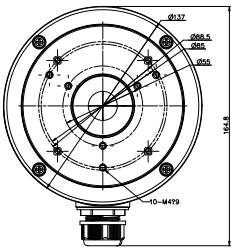

### Junction Box for Dome Camera

#### Dimension:

#### Parameter:

Model	DS-1280ZJ-S
Parameters	Junction Box for Dome Camera
Appearance	Hikvision White
Material	Aluminum Alloy
Dimension	Φ137x51.5mm
Weight	527g