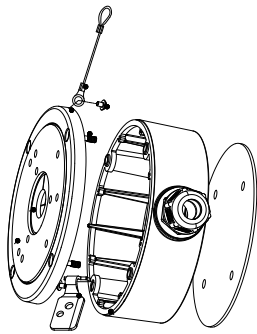

DS-1280ZJ-S

Junction Box for Dome Camera

Features:

- Aluminum alloy material with surface spray treatment
- Waterproof design
- Cable hole on bracket makes the feature better

Dimension:

Order Model:

DS-1280ZJ-S

Parameter:

Model	DS-1280ZJ-S
Parameters	Junction Box for Dome Camera
Appearance	Hikvision White
Material	Aluminum Alloy
Dimension	Φ137x51.5mm
Weight	527g

Notice:

- The bracket should be installed on flat wall
- Waterproof rubber is necessary for outdoor application
- The wall must be capable of supporting over 3 times as much as the total weight of the camera and the mount.
- The maximum load capacity of the bracket is **4.5KG**

Note: The actual dome camera may vary from the picture above.